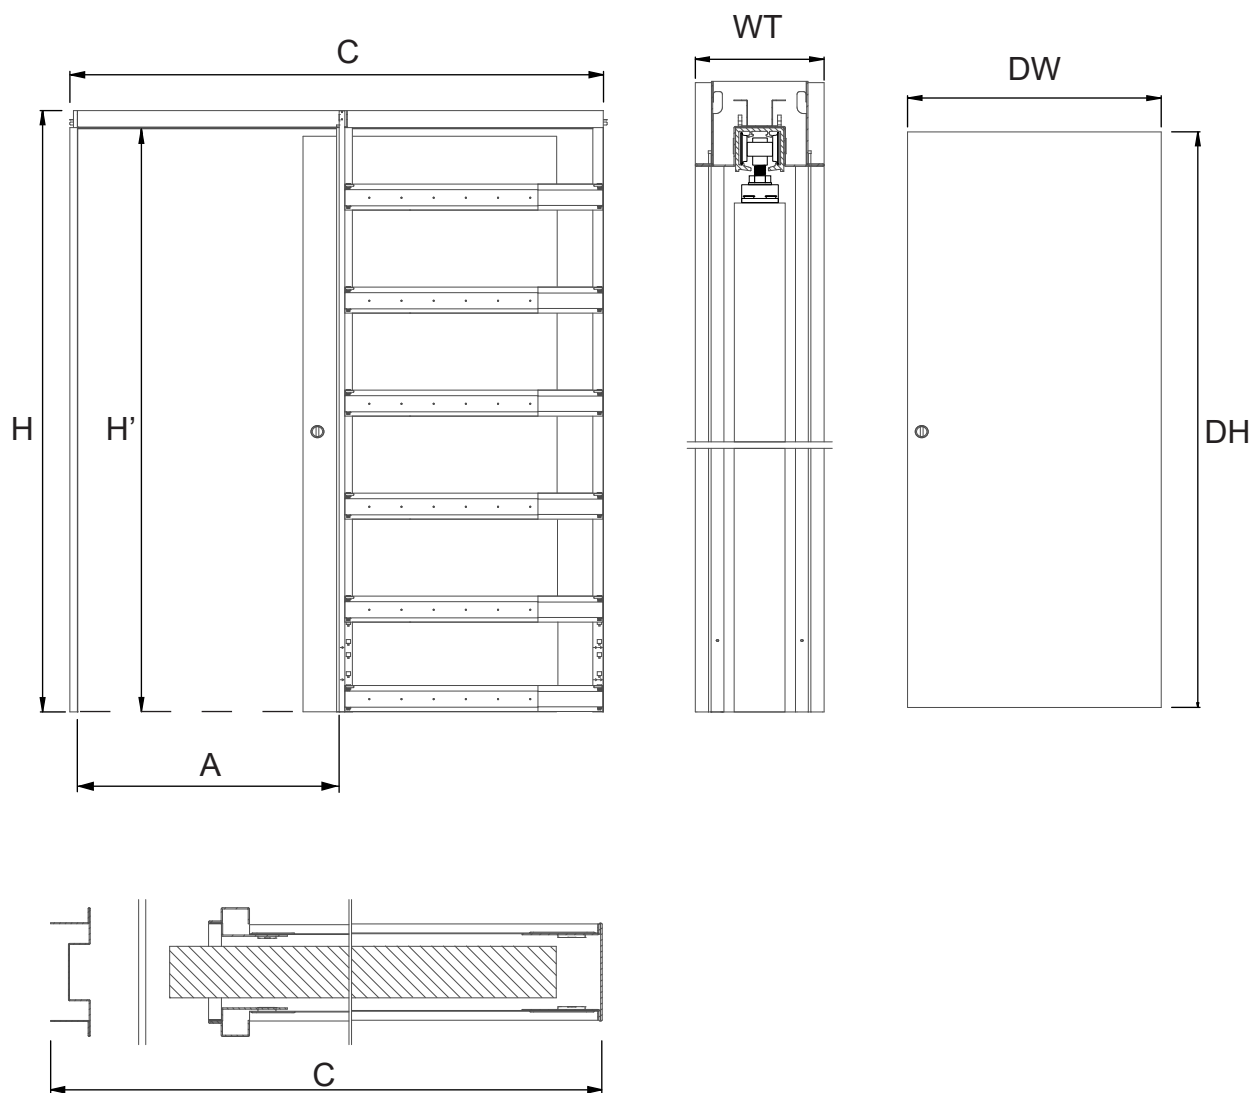

Data sheet

One

UK914ONE

Counter frame for sliding doors

Plasterboard version

| Dimensions (mm) | | | |
|----------------------------|---------------------------|------------------------------|----------------------|
| DW x DH Door dimensions | C x H Frame dimensions | A x H' Clear opening size | WT Wall thickness |
| 914 x 1981 | 2026 x 2086 | 944 x 2016 | 100/125 |
| 914 x 2040 | 2026 x 2145 | 944 x 2075 | 100/125 |