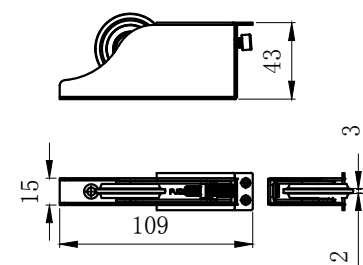

opk Cruiser 5 W Deckenmontage / Ceiling Mounting (single track)

Door height calculation / Türhöheberechnung

Door width calculation/Türbreitenberechnung

Door panel processing parameters/Tür Bearbeitungsparameter

Damper/Dämpfer

Activator/Aktivator

Running part/Laufwerk

Guiding part/Führung

|   |   |                     |                       |
|---|---|---------------------|-----------------------|
| <p>OPK Europe GmbH<br/>                 Jungmannstraße 16<br/>                 72160 Horb am Neckar</p> | opk Cruiser 5 W Deckenmontage / Ceiling (single track)  |                     |                       |
|   | Creator: XL   | Name: opk Cruiser 5 | Format: A3            |
|   | Description: The bottom-running system is designed for wooden doors. The single track for ceiling mounting. Door panel installation height is adjustable. |                     | Ratio/Verhältnis: 1:2 |
|   | Date/Datum: 08/10/19  | Page / Seite: 1/1   |                       |