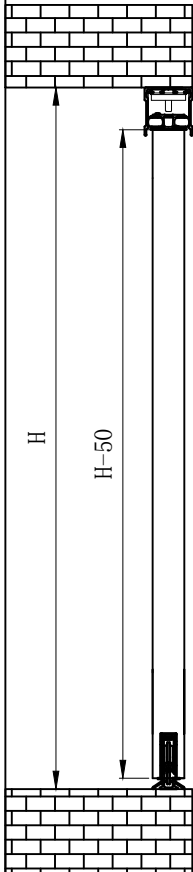

opk Cruiser 5 W Deckenmontage / Ceiling Mounting (single track)

Door height calculation / Türhöheberechnung

Door width calculation/Türbreitenberechnung

Door panel processing parameters/Tür Bearbeitungsparameter

Damper/Dämpfer

Activator/Aktivator

Running part/Laufwerk

Guiding part/Führung

|   |   |                     |                       |
|---|---|---------------------|-----------------------|
| <p>OPK Europe GmbH<br/>                 Jungmannstraße 16<br/>                 72160 Horb am Neckar</p> | opk Cruiser 5 W Deckenmontage / Ceiling (single track)  |                     |                       |
|   | Creator: XL   | Name: opk Cruiser 5 | Format: A3            |
|   | Description: The bottom-running system is designed for wooden doors. The single track for ceiling mounting. Door panel installation height is adjustable. |                     | Ratio/Verhältnis: 1:2 |
|   | Date/Datum: 08/10/19  | Page / Seite: 1/1   |                       |