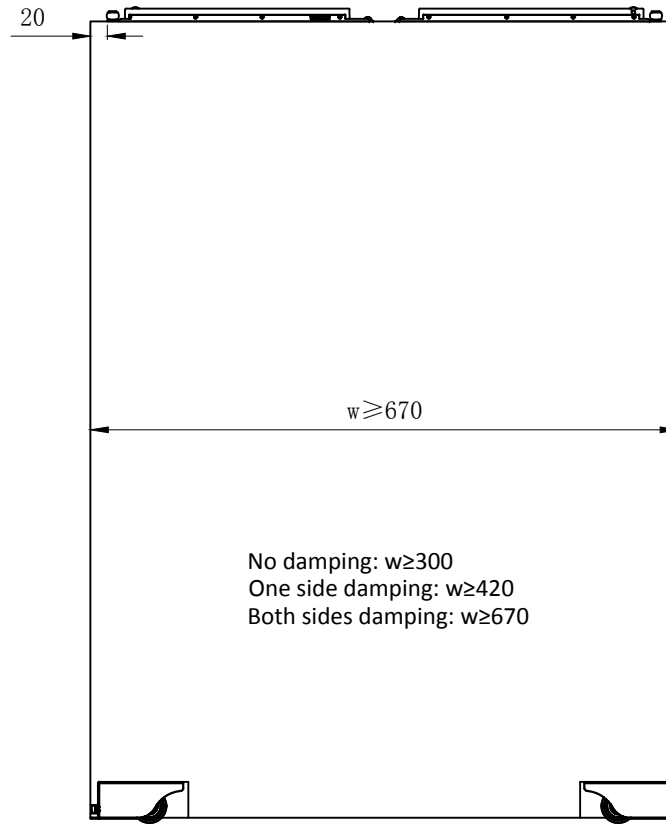

opk Cruiser 5 W Deckenmontage / Ceiling Mounting (single track)

Door height calculation / Türhöheberechnung

Door width calculation/Türbreitenberechnung

Door panel processing parameters/Tür Bearbeitungsparameter

Damper/Dämpfer

Activator/Aktivator

Running part/Laufwerk

Guiding part/Führung

|   |   |                     |                       |
|---|---|---------------------|-----------------------|
| <p>OPK Europe GmbH<br/>                 Jungmannstraße 16<br/>                 72160 Horb am Neckar</p> | opk Cruiser 5 W Deckenmontage / Ceiling (single track)  |                     |                       |
|   | Creator: XL   | Name: opk Cruiser 5 | Format: A3            |
|   | Description: The bottom-running system is designed for wooden doors. The single track for ceiling mounting. Door panel installation height is adjustable. |                     | Ratio/Verhältnis: 1:2 |
|   | Date/Datum: 08/10/19  | Page / Seite: 1/1   |                       |