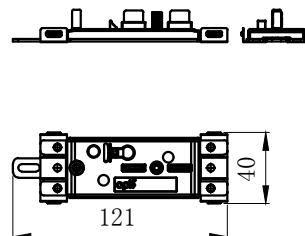

opk Cruiser 5 W Deckenmontage / Ceiling Mounting (single track)

Door height calculation / Türhöheberechnung

Door width calculation/Türbreitenberechnung

Door panel processing parameters/Tür Bearbeitungsparameter

Damper/Dämpfer

Activator/Aktivator

Running part/Laufwerk

Guiding part/Führung

|   |   |                     |                       |
|---|---|---------------------|-----------------------|
| <p>OPK Europe GmbH<br/>                 Jungmannstraße 16<br/>                 72160 Horb am Neckar</p> | opk Cruiser 5 W Deckenmontage / Ceiling (single track)  |                     |                       |
|   | Creator: XL   | Name: opk Cruiser 5 | Format: A3            |
|   | Description: The bottom-running system is designed for wooden doors. The single track for ceiling mounting. Door panel installation height is adjustable. |                     | Ratio/Verhältnis: 1:2 |
|   | Date/Datum: 08/10/19  | Page / Seite: 1/1   |                       |