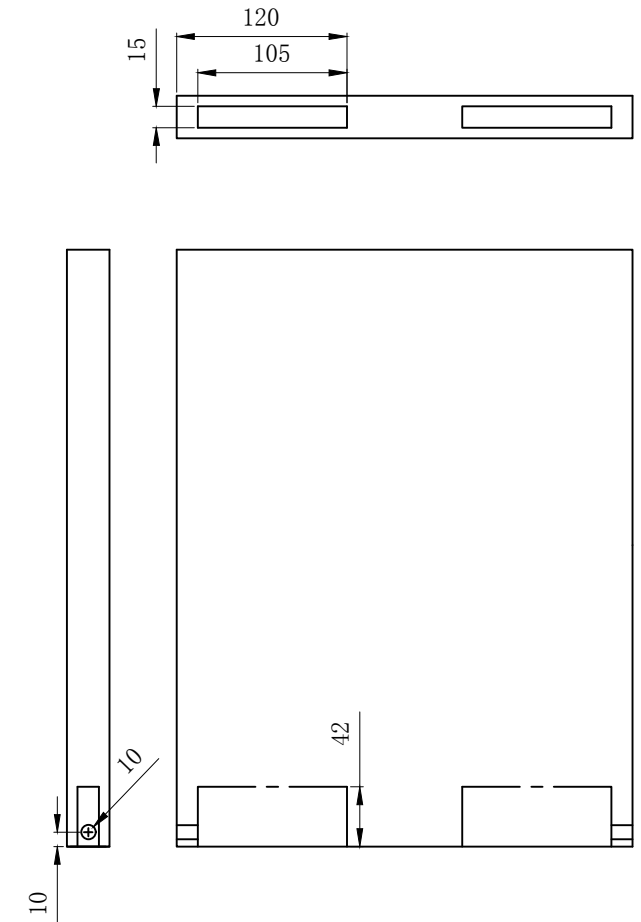

opk Cruiser 5 W Deckenmontage / Ceiling Mounting (single track)

Door height calculation / Türhöheberechnung

Door width calculation/Türbreitenberechnung

Door panel processing parameters/Tür Bearbeitungsparameter

Damper/Dämpfer

Activator/Aktivator

Running part/Laufwerk

Guiding part/Führung

|   |   |                     |                       |
|---|---|---------------------|-----------------------|
| <p>OPK Europe GmbH<br/>                 Jungmannstraße 16<br/>                 72160 Horb am Neckar</p> | opk Cruiser 5 W Deckenmontage / Ceiling (single track)  |                     |                       |
|   | Creator: XL   | Name: opk Cruiser 5 | Format: A3            |
|   | Description: The bottom-running system is designed for wooden doors. The single track for ceiling mounting. Door panel installation height is adjustable. |                     | Ratio/Verhältnis: 1:2 |
|   | Date/Datum: 08/10/19  | Page / Seite: 1/1   |                       |