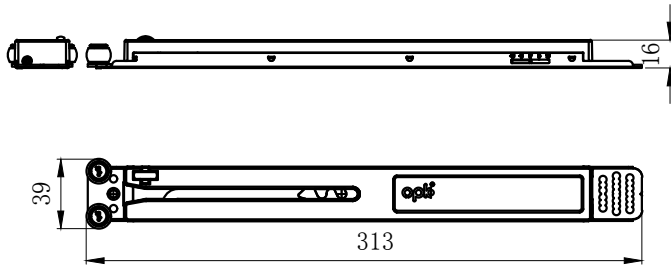

opk Cruiser 5 W Deckenmontage / Ceiling Mounting (single track)

Door height calculation / Türhöheberechnung

Door width calculation/Türbreitenberechnung

Door panel processing parameters/Tür Bearbeitungsparameter

Damper/Dämpfer

Activator/Aktivator

Running part/Laufwerk

Guiding part/Führung

|   |   |                     |                       |
|---|---|---------------------|-----------------------|
| <p>OPK Europe GmbH<br/>                 Jungmannstraße 16<br/>                 72160 Horb am Neckar</p> | opk Cruiser 5 W Deckenmontage / Ceiling (single track)  |                     |                       |
|   | Creator: XL   | Name: opk Cruiser 5 | Format: A3            |
|   | Description: The bottom-running system is designed for wooden doors. The single track for ceiling mounting. Door panel installation height is adjustable. |                     | Ratio/Verhältnis: 1:2 |
|   | Date/Datum: 08/10/19  | Page / Seite: 1/1   |                       |