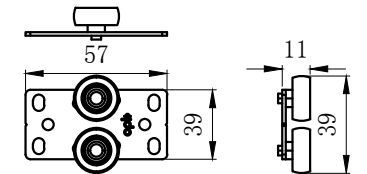

opk Cruiser 5 W Deckenmontage / Ceiling Mounting (single track)

Door height calculation / Türhöheberechnung

Door width calculation/Türbreitenberechnung

Door panel processing parameters/Tür Bearbeitungsparameter

Damper/Dämpfer

Activator/Aktivator

Running part/Laufwerk

Guiding part/Führung

|   |   |                     |                       |
|---|---|---------------------|-----------------------|
| <p>OPK Europe GmbH<br/>                 Jungmannstraße 16<br/>                 72160 Horb am Neckar</p> | opk Cruiser 5 W Deckenmontage / Ceiling (single track)  |                     |                       |
|   | Creator: XL   | Name: opk Cruiser 5 | Format: A3            |
|   | Description: The bottom-running system is designed for wooden doors. The single track for ceiling mounting. Door panel installation height is adjustable. |                     | Ratio/Verhältnis: 1:2 |
|   | Date/Datum: 08/10/19  | Page / Seite: 1/1   |                       |