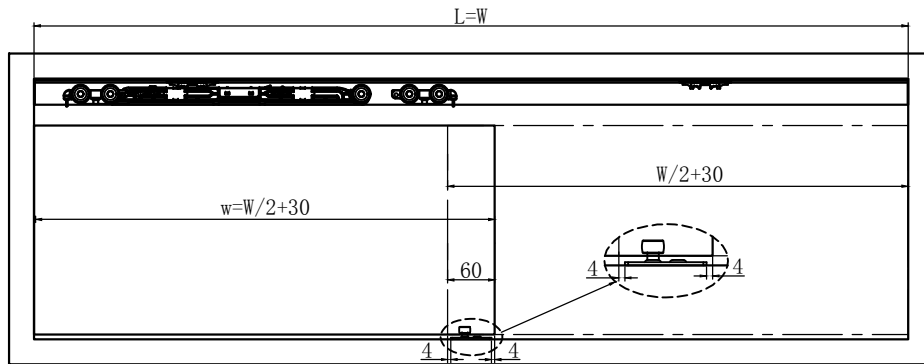

opk Spaceship W Minimal Deckenmontage / Ceiling Mounting

Door width calculation/Türbreitenberechnung

Installation instruction/Einbau Anleitung

Door panel processing parameters/Tür Bearbeitungsparameter

Running part with two-way damper/Laufwerk 2-Wege Dämpfer

Running part(roller)/Laufwerk

Minimal bracket wood/Aufhängung Minimal Holz

Activator/Aktivator

Floor guide 1 roller wood /Bodenführung 1 Rolle Holz

opk		Spaceship W Minimal Ceiling Mounting	
Creator: MFF	Name: Spaceship W Minimal	Ratio/Verhältnis: 1:2	Format: A3
OPK Europe GmbH Humboldtstraße 16 72160 Horb am Neckar	Description: Application for single and double wood sliding door. Door panel installation height is adjustable.	Date/Datum: 01/08/19	Page/Seite: 1/1
We reserve the right to make changes. No responsibility is accepted.			