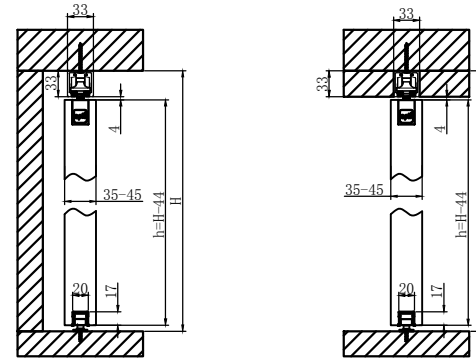

opk Spaceship W Minimal Deckenmontage / Ceiling Mounting

Door width calculation/Türbreitenberechnung

Installation instruction/Einbau Anleitung

Door panel processing parameters/Tür Bearbeitungsparameter

Running part with two-way damper/Laufwerk 2-Wege Dämpfer

Running part(roller)/Laufwerk

Minimal bracket wood/Aufhängung Minimal Holz

Activator/Aktivator

Floor guide 1 roller wood /Bodenführung 1 Rolle Holz

opk		Spaceship W Minimal Ceiling Mounting	
Creator: MFF	Name: Spaceship W Minimal	Ratio/Verhältnis: 1:2	Format: A3
OPK Europe GmbH Humboldtstraße 16 72160 Horb am Neckar	Description: Application for single and double wood sliding door. Door panel installation height is adjustable.	Date/Datum: 01/08/19	Page/Seite: 1/1
We reserve the right to make changes. No responsibility is accepted.			