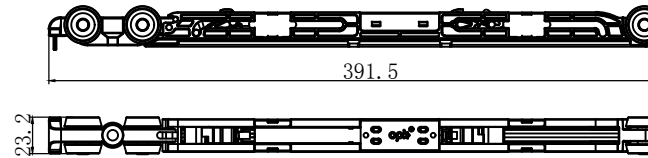

opk Spaceship W Minimal Deckenmontage / Ceiling Mounting

Door width calculation/Türbreitenberechnung

Installation instruction/Einbau Anleitung

Door panel processing parameters/Tür Bearbeitungsparameter

Running part with two-way damper/Laufwerk 2-Wege Dämpfer

Running part(roller)/Laufwerk

Minimal bracket wood/Aufhängung Minimal Holz

Activator/Aktivator

Floor guide 1 roller wood /Bodenführung 1 Rolle Holz

opk		Spaceship W Minimal Ceiling Mounting	
Creator: MFF	Name: Spaceship W Minimal	Ratio/Verhältnis: 1:2	Format: A3
OPK Europe GmbH Humboldtstraße 16 72160 Horb am Neckar	Description: Application for single and double wood sliding door. Door panel installation height is adjustable.	Date/Datum: 01/08/19	Page/Seite: 1/1
We reserve the right to make changes. No responsibility is accepted.			