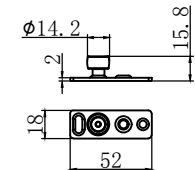

Running part(roller)/Laufwerk

Minimal bracket wood/Aufhängung Minimal Holz

Activator/Aktivator

Floor guide 1 roller wood /Bodenführung 1 Rolle Holz

opk		Spaceship W Minimal Ceiling Mounting	
Creator: MFF	Name: Spaceship W Minimal	Ratio/Verhältnis: 1:2	Format: A3
OPK Europe GmbH Humboldtstraße 16 72160 Horb am Neckar	Description: Application for single and double wood sliding door. Door panel installation height is adjustable.	Date/Datum: 01/08/19	Page/Seite: 1/1
We reserve the right to make changes. No responsibility is accepted.			