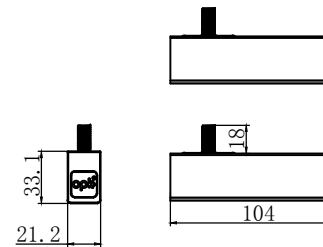

opk Spaceship W Minimal Deckenmontage / Ceiling Mounting

Door width calculation/Türbreitenberechnung

Installation instruction/Einbau Anleitung

Door panel processing parameters/Tür Bearbeitungsparameter

Running part with two-way damper/Laufwerk 2-Wege Dämpfer

Running part(roller)/Laufwerk

Minimal bracket wood/Aufhängung Minimal Holz

Activator/Aktivator

Floor guide 1 roller wood /Bodenführung 1 Rolle Holz

opk		Spaceship W Minimal Ceiling Mounting	
Creator: MFF	Name: Spaceship W Minimal	Ratio/Verhältnis: 1:2	Format: A3
OPK Europe GmbH Humboldtstraße 16 72160 Horb am Neckar	Description: Application for single and double wood sliding door. Door panel installation height is adjustable.	Date/Datum: 01/08/19	Page/Seite: 1/1
We reserve the right to make changes. No responsibility is accepted.			