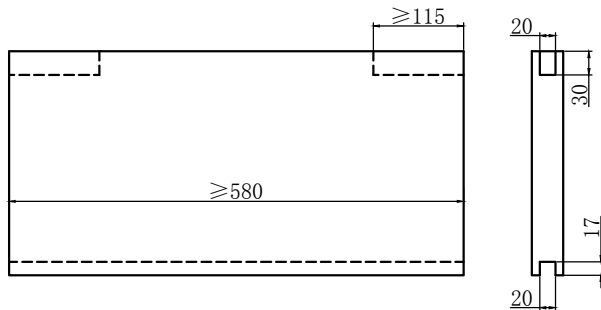

opk Spaceship W Minimal Deckenmontage / Ceiling Mounting

Door width calculation/Türbreitenberechnung

Installation instruction/Einbau Anleitung

Door panel processing parameters/Tür Bearbeitungsparameter

Running part with two-way damper/Laufwerk 2-Wege Dämpfer

Running part(roller)/Laufwerk

Minimal bracket wood/Aufhängung Minimal Holz

Activator/Aktivator

Floor guide 1 roller wood /Bodenführung 1 Rolle Holz

opk		Spaceship W Minimal Ceiling Mounting	
Creator: MFF	Name: Spaceship W Minimal	Ratio/Verhältnis: 1:2	Format: A3
OPK Europe GmbH Humboldtstraße 16 72160 Horb am Neckar	Description: Application for single and double wood sliding door. Door panel installation height is adjustable.	Date/Datum: 01/08/19	Page/Seite: 1/1
We reserve the right to make changes. No responsibility is accepted.			