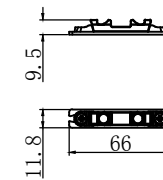

opk Spaceship W Minimal Deckenmontage / Ceiling Mounting

Door width calculation/Türbreitenberechnung

Installation instruction/Einbau Anleitung

Door panel processing parameters/Tür Bearbeitungsparameter

Running part with two-way damper/Laufwerk 2-Wege Dämpfer

Running part(roller)/Laufwerk

Minimal bracket wood/Aufhängung Minimal Holz

Activator/Aktivator

Floor guide 1 roller wood /Bodenführung 1 Rolle Holz

opk		Spaceship W Minimal Ceiling Mounting	
Creator: MFF	Name: Spaceship W Minimal	Ratio/Verhältnis: 1:2	Format: A3
OPK Europe GmbH Humboldtstraße 16 72160 Horb am Neckar	Description: Application for single and double wood sliding door. Door panel installation height is adjustable.	Date/Datum: 01/08/19	Page/Seite: 1/1
We reserve the right to make changes. No responsibility is accepted.			