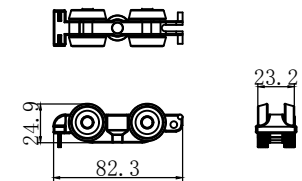

opk Spaceship W Minimal Deckenmontage / Ceiling Mounting

Door width calculation/Türbreitenberechnung

Installation instruction/Einbau Anleitung

Door panel processing parameters/Tür Bearbeitungsparameter

Running part with two-way damper/Laufwerk 2-Wege Dämpfer

Running part(roller)/Laufwerk

Minimal bracket wood/Aufhängung Minimal Holz

Activator/Aktivator

Floor guide 1 roller wood /Bodenführung 1 Rolle Holz

opk		Spaceship W Minimal Ceiling Mounting	
Creator: MFF	Name: Spaceship W Minimal	Ratio/Verhältnis: 1:2	Format: A3
OPK Europe GmbH Humboldtstraße 16 72160 Horb am Neckar	Description: Application for single and double wood sliding door. Door panel installation height is adjustable.	Date/Datum: 01/08/19	Page/Seite: 1/1
We reserve the right to make changes. No responsibility is accepted.			